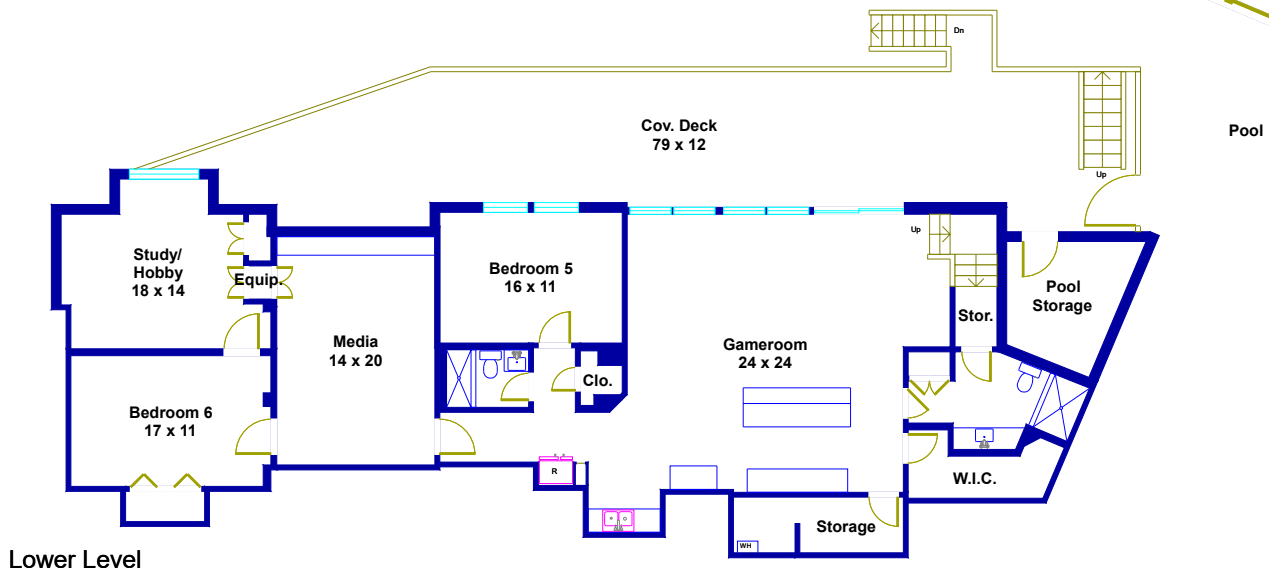

# 6 Wren Valley Cove West Lake Hills, Texas

© Floor Plan Graphics LLC 2026. This floor plan is an artistic rendering only. All dimensions are approximate. Floor Plan Graphics LLC and Christie's International Real Estate make no representation or warranty as to this rendering's accuracy and no measurements or dimensions should be relied upon without independent verification. This floor plan, including all associated square footage data and materials, is the exclusive property of Floor Plan Graphics LLC and is protected by applicable intellectual property laws.