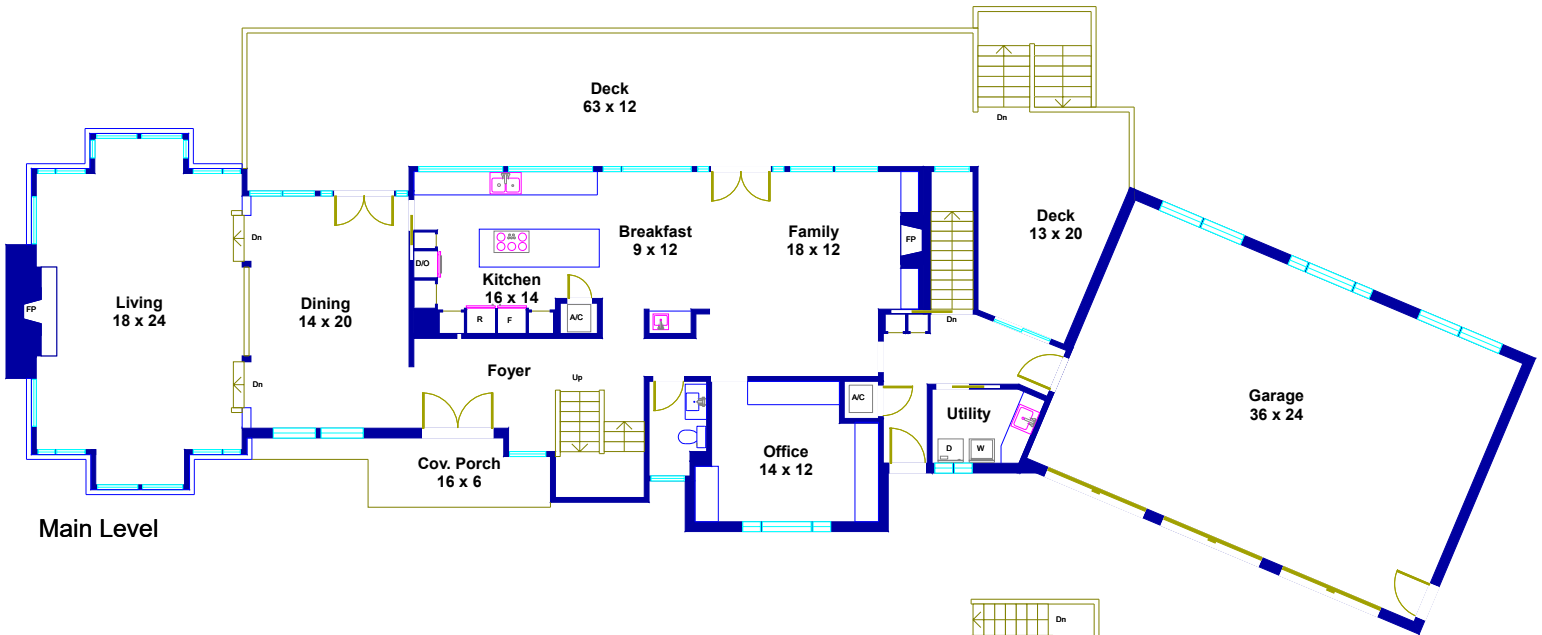

# 6 Wren Valley Cove West Lake Hills, Texas

© Floor Plan Graphics LLC 2026. This floor plan is an artistic rendering only. All dimensions are approximate. Floor Plan Graphics LLC and Christie's International Real Estate make no representation or warranty as to this rendering's accuracy and no measurements or dimensions should be relied upon without independent verification. This floor plan, including all associated square footage data and materials, is the exclusive property of Floor Plan Graphics LLC and is protected by applicable intellectual property laws.