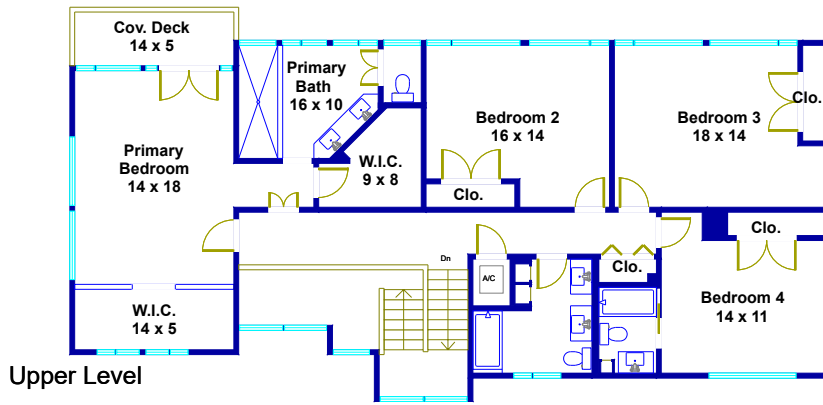

# 6 Wren Valley Cove West Lake Hills, Texas

© Floor Plan Graphics LLC 2026. This floor plan is an artistic rendering only. All dimensions are approximate. Floor Plan Graphics LLC and Christie's International Real Estate make no representation or warranty as to this rendering's accuracy and no measurements or dimensions should be relied upon without independent verification. This floor plan, including all associated square footage data and materials, is the exclusive property of Floor Plan Graphics LLC and is protected by applicable intellectual property laws.